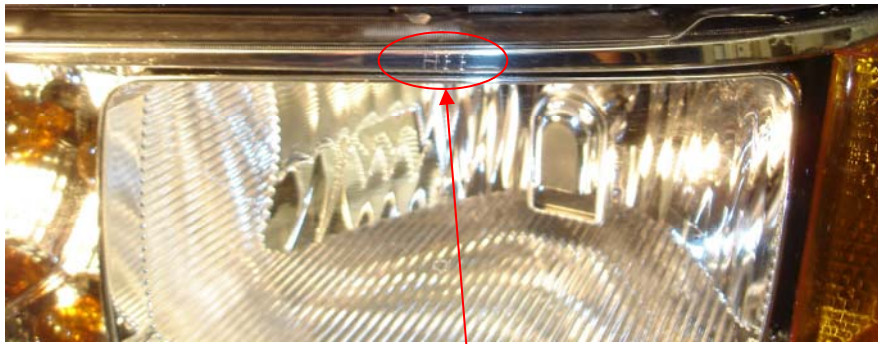

Arctic light adapter selection

1. On the vehicle headlight housing find number of the bulb. After bulb # is found go to page 3 and select proper light adapter. See examples on page 1 and 2.

Example 1

Bulb # for this headlight is H13. On page 3, it can be found that for H13 bulb, adapter 800034 is to be used.

Example 2

Bulb # for this headlight is H11 and HB3. On page 3, it can be found that for H11 and HB3 bulb, adapter 800042 is to be used.

	<u>Vehicle Headlight Bulb #</u>	<u>Light Adapter*</u>
1	H9004 (HB1)	767042
2	H9007 (HB5)	767052
3	H4701/H4703	767053
4	H9005(HB3)/H9006(HB4)	767054
5	H6545/H4666	767055
6	H9004(HB1)/H9007(HB5)	800007
7	H13 (9008)	800034
8	H9005(HB3)/H11	800042
9	HB2	not required