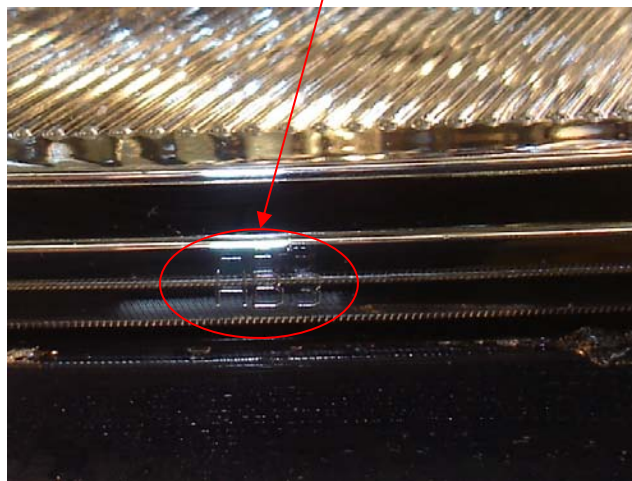

Arctic light adapter selection

1. On the vehicle headlight housing find number of the bulb. After bulb # is found go to page 3 and select proper light adapter. See examples on page 1 and 2.

Example 1

Bulb # for this headlight is H13. On page 3, it can be found that for H13 bulb, adapter 800034 is to be used.

Example 2

Bulb # for this headlight is H11 and HB3. On page 3, it can be found that for H11 and HB3 bulb, adapter 800042 is to be used.

	<u>Vehicle Headlight Bulb #</u>	<u>Light Adapter*</u>
1	H9004 (HB1)	767042
2	H9007 (HB5)	767052
3	H4701/H4703	767053
4	H9005(HB3)/H9006(HB4)	767054
5	H6545/H4666	767055
6	H9004(HB1)/H9007(HB5)	800007
7	H13 (9008)	800034
8	H9005(HB3)/H11	800042
9	HB2	not required