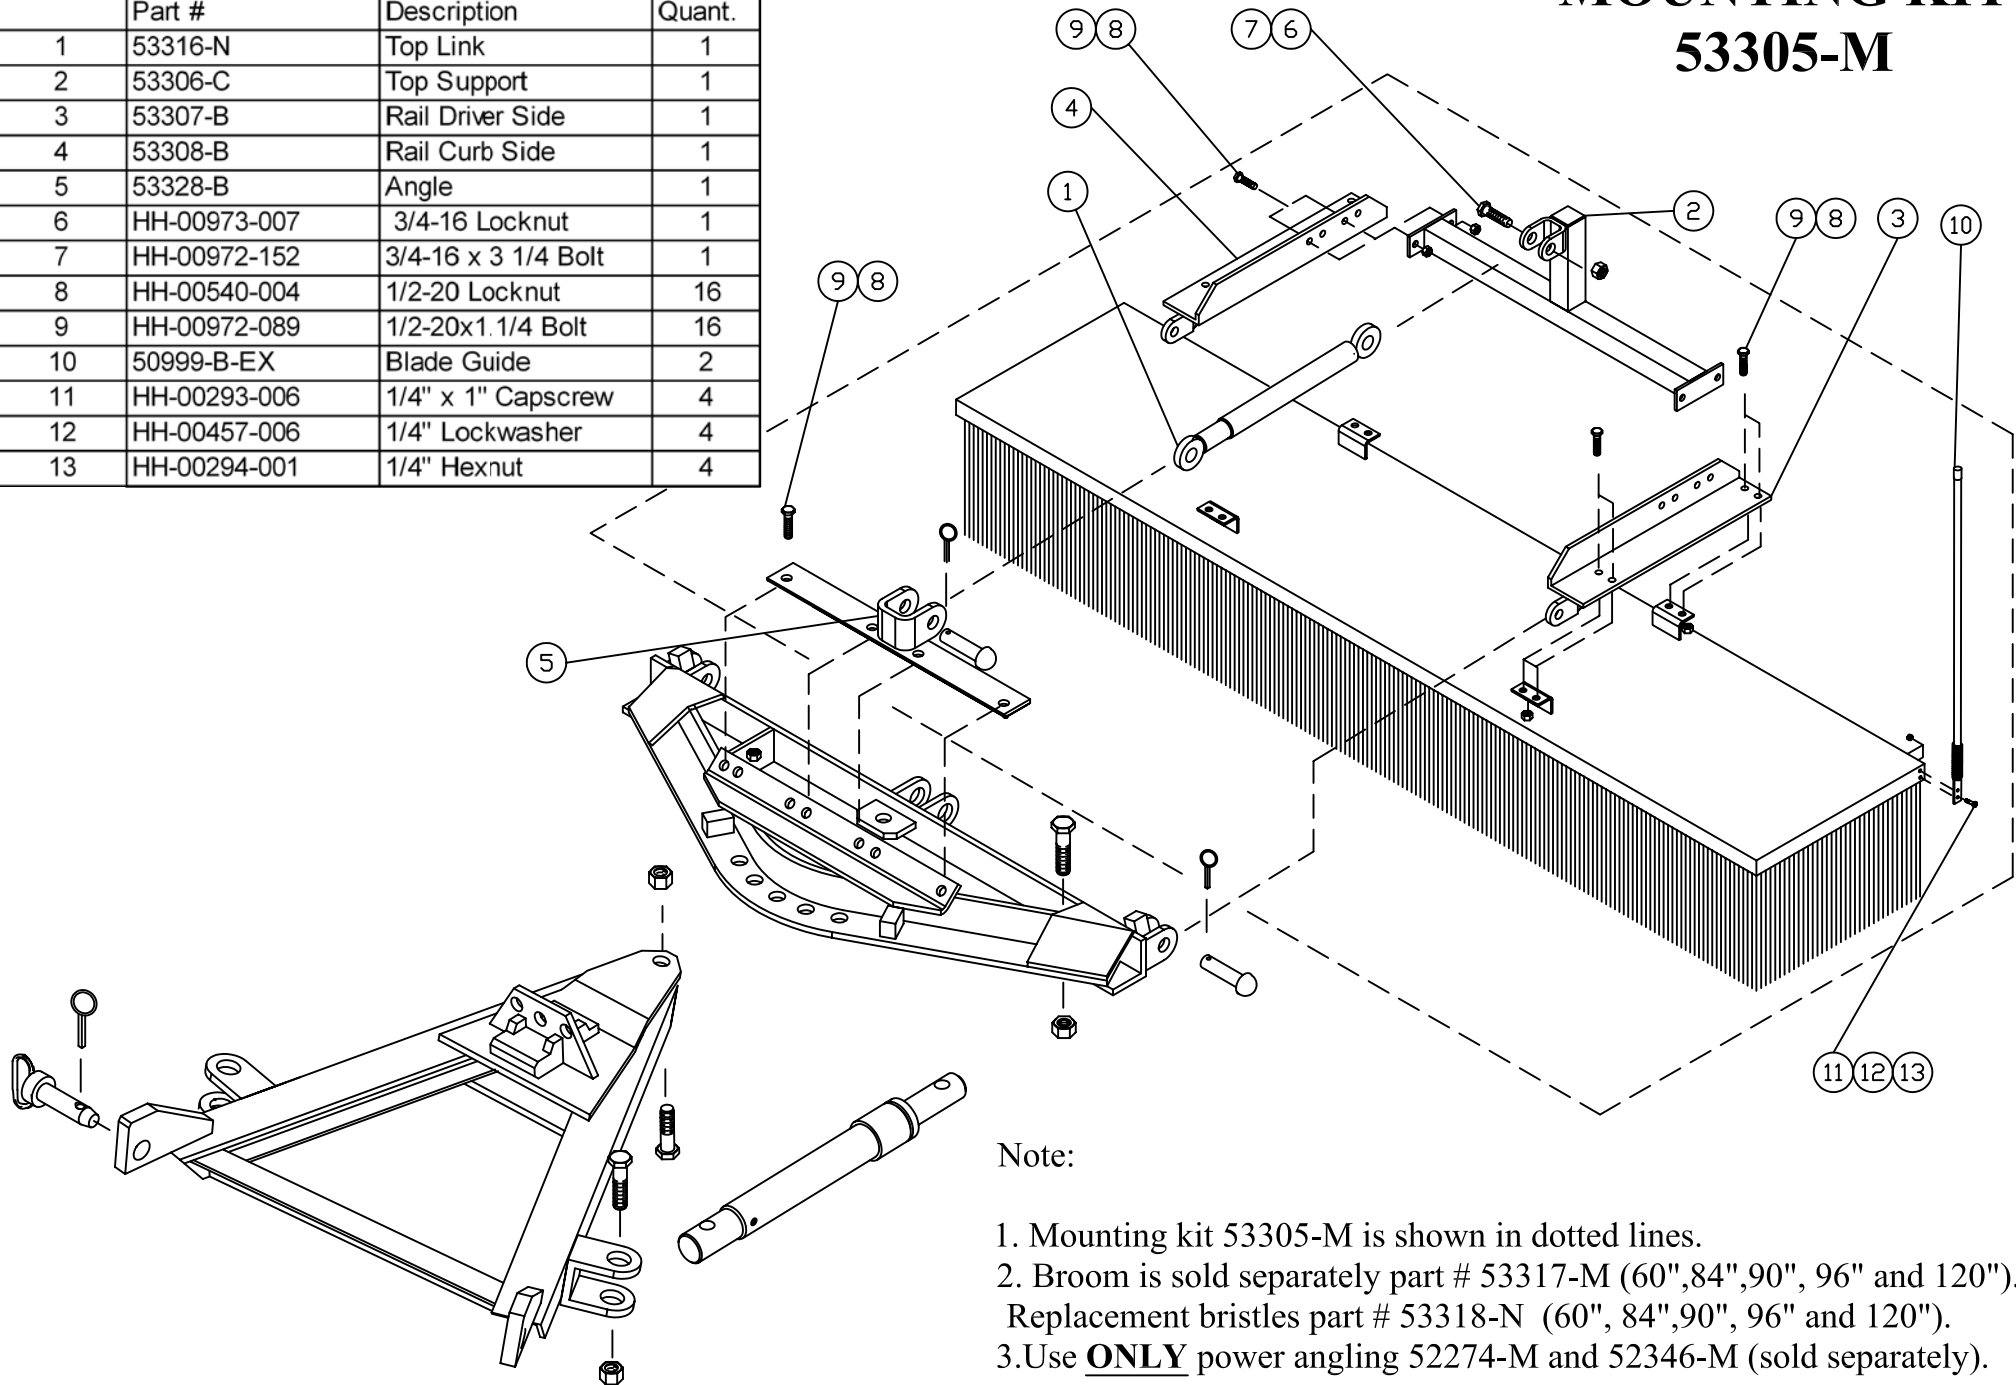

53305-M Broomer Kit			
	Part #	Description	Quant.
1	53316-N	Top Link	1
2	53306-C	Top Support	1
3	53307-B	Rail Driver Side	1
4	53308-B	Rail Curb Side	1
5	53328-B	Angle	1
6	HH-00973-007	3/4-16 Locknut	1
7	HH-00972-152	3/4-16 x 3 1/4 Bolt	1
8	HH-00540-004	1/2-20 Locknut	16
9	HH-00972-089	1/2-20x1 1/4 Bolt	16
10	50999-B-EX	Blade Guide	2
11	HH-00293-006	1/4" x 1" Capscrew	4
12	HH-00457-006	1/4" Lockwasher	4
13	HH-00294-001	1/4" Hexnut	4

MOUNTING KIT 53305-M

Note:

1. Mounting kit 53305-M is shown in dotted lines.
2. Broom is sold separately part # 53317-M (60", 84", 90", 96" and 120").
Replacement bristles part # 53318-N (60", 84", 90", 96" and 120").
3. Use **ONLY** power angling 52274-M and 52346-M (sold separately).