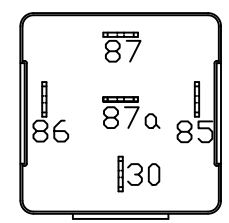

High Beam Drivers Side Relay

Low Beam Drivers Side Relay

High Beam Curb Side Relay

Low Beam Curb Side Relay

HIGH	
PIN #	COLOR
85	GREEN/YELLOW
86	WHITE/BLACK
30	YELLOW/RED (DBL)
87	WHITE/RED (R1 or R2)
87a	YELLOW

LOW	
PIN #	COLOR
85	GREEN/YELLOW
86	WHITE/BLACK
30	GREEN/RED (DBL)
87	WHITE/RED (R1 or R2)
87a	Lt. GREEN

LOW	
PIN #	COLOR
85	GREEN/YELLOW
86	WHITE/BLACK
30	YELLOW/RED#1
87	WHITE/RED#1(R3 or R4)
87a	YELLOW#1

HIGH	
PIN #	COLOR
85	GREEN/YELLOW
86	WHITE/BLACK
30	GREEN/RED#1
87	WHITE/RED#1(R3 or R4)
87a	Lt. GREEN#1