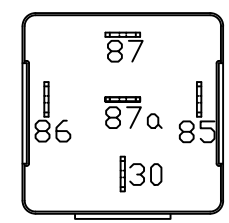

High Beam Drivers Side Relay

Low Beam Drivers Side Relay

High Beam Curb Side Relay

Low Beam Curb Side Relay

HIGH	
PIN #	COLOR
85	GREEN/YELLOW
86	WHITE/BLACK
30	YELLOW/RED (DBL)
87	WHITE/RED (R1 or R2)
87a	YELLOW

LOW	
PIN #	COLOR
85	GREEN/YELLOW
86	WHITE/BLACK
30	GREEN/RED (DBL)
87	WHITE/RED (R1 or R2)
87a	Lt. GREEN

LOW	
PIN #	COLOR
85	GREEN/YELLOW
86	WHITE/BLACK
30	YELLOW/RED#1
87	WHITE/RED#1(R3 or R4)
87a	YELLOW#1

HIGH	
PIN #	COLOR
85	GREEN/YELLOW
86	WHITE/BLACK
30	GREEN/RED#1
87	WHITE/RED#1(R3 or R4)
87a	Lt. GREEN#1