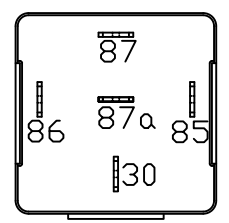

High Beam Drivers Side Relay

Low Beam Drivers Side Relay

High Beam Curb Side Relay

Low Beam Curb Side Relay

HIGH	
PIN #	COLOR
85	GREEN/YELLOW
86	WHITE/BLACK
30	YELLOW/RED (DBL)
87	WHITE/RED (R1 or R2)
87a	YELLOW

LOW	
PIN #	COLOR
85	GREEN/YELLOW
86	WHITE/BLACK
30	GREEN/RED (DBL)
87	WHITE/RED (R1 or R2)
87a	Lt. GREEN

LOW	
PIN #	COLOR
85	GREEN/YELLOW
86	WHITE/BLACK
30	YELLOW/RED#1
87	WHITE/RED#1(R3 or R4)
87a	YELLOW#1

HIGH	
PIN #	COLOR
85	GREEN/YELLOW
86	WHITE/BLACK
30	GREEN/RED#1
87	WHITE/RED#1(R3 or R4)
87a	Lt. GREEN#1