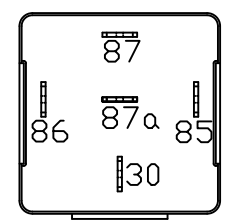

High Beam Drivers Side Relay

Low Beam Drivers Side Relay

High Beam Curb Side Relay

Low Beam Curb Side Relay

HIGH	
PIN #	COLOR
85	GREEN/YELLOW
86	WHITE/BLACK
30	YELLOW/RED (DBL)
87	WHITE/RED (R1 or R2)
87a	YELLOW

LOW	
PIN #	COLOR
85	GREEN/YELLOW
86	WHITE/BLACK
30	GREEN/RED (DBL)
87	WHITE/RED (R1 or R2)
87a	Lt. GREEN

LOW	
PIN #	COLOR
85	GREEN/YELLOW
86	WHITE/BLACK
30	YELLOW/RED#1
87	WHITE/RED#1(R3 or R4)
87a	YELLOW#1

HIGH	
PIN #	COLOR
85	GREEN/YELLOW
86	WHITE/BLACK
30	GREEN/RED#1
87	WHITE/RED#1(R3 or R4)
87a	Lt. GREEN#1