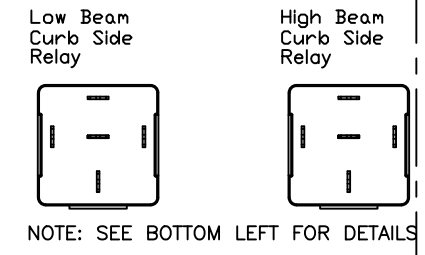

High Beam Drivers Side Relay

Low Beam Drivers Side Relay

High Beam Curb Side Relay

Low Beam Curb Side Relay

HIGH	
PIN #	COLOR
85	GREEN/YELLOW
86	WHITE/BLACK
30	YELLOW/RED (DBL)
87	WHITE/RED (R1 or R2)
87a	YELLOW

LOW	
PIN #	COLOR
85	GREEN/YELLOW
86	WHITE/BLACK
30	GREEN/RED (DBL)
87	WHITE/RED (R1 or R2)
87a	Lt. GREEN

LOW	
PIN #	COLOR
85	GREEN/YELLOW
86	WHITE/BLACK
30	YELLOW/RED#1
87	WHITE/RED#1(R3 or R4)
87a	YELLOW#1