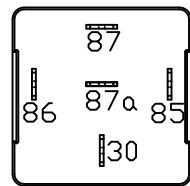

High Beam Drivers Side Relay

| HIGH  |              |
|-------|--------------|
| PIN # | COLOR        |
| 85    | GREEN/YELLOW |
| 86    | WHITE/BLACK  |
| 30    | RED/WHITE    |
| 87    | N/A          |
| 87a   | RED (DBL)    |

Low Beam Drivers Side Relay

| LOW   |              |
|-------|--------------|
| PIN # | COLOR        |
| 85    | GREEN/YELLOW |
| 86    | WHITE/BLACK  |
| 30    | BLACK/WHITE  |
| 87    | N/A          |
| 87a   | BLACK (DBL)  |

High Beam Curb Side Relay

| LOW   |              |
|-------|--------------|
| PIN # | COLOR        |
| 85    | GREEN/YELLOW |
| 86    | WHITE/BLACK  |
| 30    | BLACK/WHITE  |
| 87    | N/A          |
| 87a   | BLACK        |

Low Beam Curb Side Relay

| HIGH  |              |
|-------|--------------|
| PIN # | COLOR        |
| 85    | GREEN/YELLOW |
| 86    | WHITE/BLACK  |
| 30    | RED/WHITE    |
| 87    | N/A          |
| 87a   | RED          |