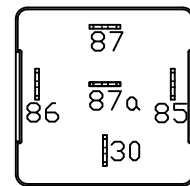

High Beam Drivers Side Relay

| HIGH  |              |
|-------|--------------|
| PIN # | COLOR        |
| 85    | GREEN/YELLOW |
| 86    | WHITE/BLACK  |
| 30    | RED/WHITE    |
| 87    | N/A          |
| 87a   | RED (DBL)    |

Low Beam Drivers Side Relay

| LOW   |              |
|-------|--------------|
| PIN # | COLOR        |
| 85    | GREEN/YELLOW |
| 86    | WHITE/BLACK  |
| 30    | BLACK/WHITE  |
| 87    | N/A          |
| 87a   | BLACK (DBL)  |

High Beam Curb Side Relay

| LOW   |              |
|-------|--------------|
| PIN # | COLOR        |
| 85    | GREEN/YELLOW |
| 86    | WHITE/BLACK  |
| 30    | BLACK/WHITE  |
| 87    | N/A          |
| 87a   | BLACK        |

Low Beam Curb Side Relay

| HIGH  |              |
|-------|--------------|
| PIN # | COLOR        |
| 85    | GREEN/YELLOW |
| 86    | WHITE/BLACK  |
| 30    | RED/WHITE    |
| 87    | N/A          |
| 87a   | RED          |