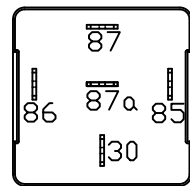

High Beam Drivers Side Relay

| HIGH  |              |
|-------|--------------|
| PIN # | COLOR        |
| 85    | GREEN/YELLOW |
| 86    | WHITE/BLACK  |
| 30    | RED/WHITE    |
| 87    | N/A          |
| 87a   | RED (DBL)    |

Low Beam Drivers Side Relay

| LOW   |              |
|-------|--------------|
| PIN # | COLOR        |
| 85    | GREEN/YELLOW |
| 86    | WHITE/BLACK  |
| 30    | BLACK/WHITE  |
| 87    | N/A          |
| 87a   | BLACK (DBL)  |

High Beam Curb Side Relay

| LOW   |              |
|-------|--------------|
| PIN # | COLOR        |
| 85    | GREEN/YELLOW |
| 86    | WHITE/BLACK  |
| 30    | BLACK/WHITE  |
| 87    | N/A          |
| 87a   | BLACK        |

Low Beam Curb Side Relay

| HIGH  |              |
|-------|--------------|
| PIN # | COLOR        |
| 85    | GREEN/YELLOW |
| 86    | WHITE/BLACK  |
| 30    | RED/WHITE    |
| 87    | N/A          |
| 87a   | RED          |