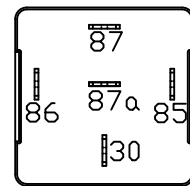

High Beam Drivers Side Relay

| HIGH  |              |
|-------|--------------|
| PIN # | COLOR        |
| 85    | GREEN/YELLOW |
| 86    | WHITE/BLACK  |
| 30    | RED/WHITE    |
| 87    | N/A          |
| 87a   | RED (DBL)    |

Low Beam Drivers Side Relay

| LOW   |              |
|-------|--------------|
| PIN # | COLOR        |
| 85    | GREEN/YELLOW |
| 86    | WHITE/BLACK  |
| 30    | BLACK/WHITE  |
| 87    | N/A          |
| 87a   | BLACK (DBL)  |

High Beam Curb Side Relay

| LOW   |              |
|-------|--------------|
| PIN # | COLOR        |
| 85    | GREEN/YELLOW |
| 86    | WHITE/BLACK  |
| 30    | BLACK/WHITE  |
| 87    | N/A          |
| 87a   | BLACK        |

Low Beam Curb Side Relay

| HIGH  |              |
|-------|--------------|
| PIN # | COLOR        |
| 85    | GREEN/YELLOW |
| 86    | WHITE/BLACK  |
| 30    | RED/WHITE    |
| 87    | N/A          |
| 87a   | RED          |